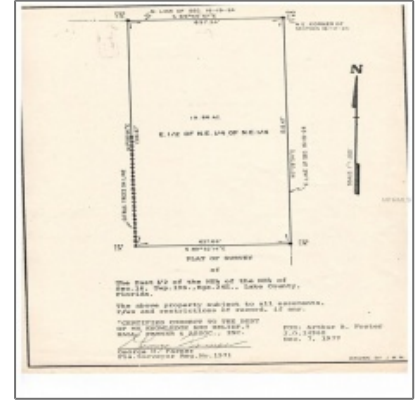

## Basic Details

Property Type:	<b>Land</b>
Listing Type:	<b>For Sale</b>
Listing ID:	<b>05570608</b>
Price:	<b>\$1,100,000</b>
Bedrooms:	<b>0</b>
Bathrooms:	<b>0</b>
Square Footage:	<b>0 Sqft</b>
Lot Area:	<b>19.24 Acre</b>
Country:	<b>US</b>
State:	<b>FL</b>
County:	<b>Lake</b>
City:	<b>LEESBURG</b>
Zipcode:	<b>34748</b>

## Address Map

Street:	<b>SILVER POINTE</b>
Floor Number:	<b>0</b>
Longitude:	<b>W82° 5' 49.4"</b>
Latitude:	<b>N28° 50' 31.3"</b>